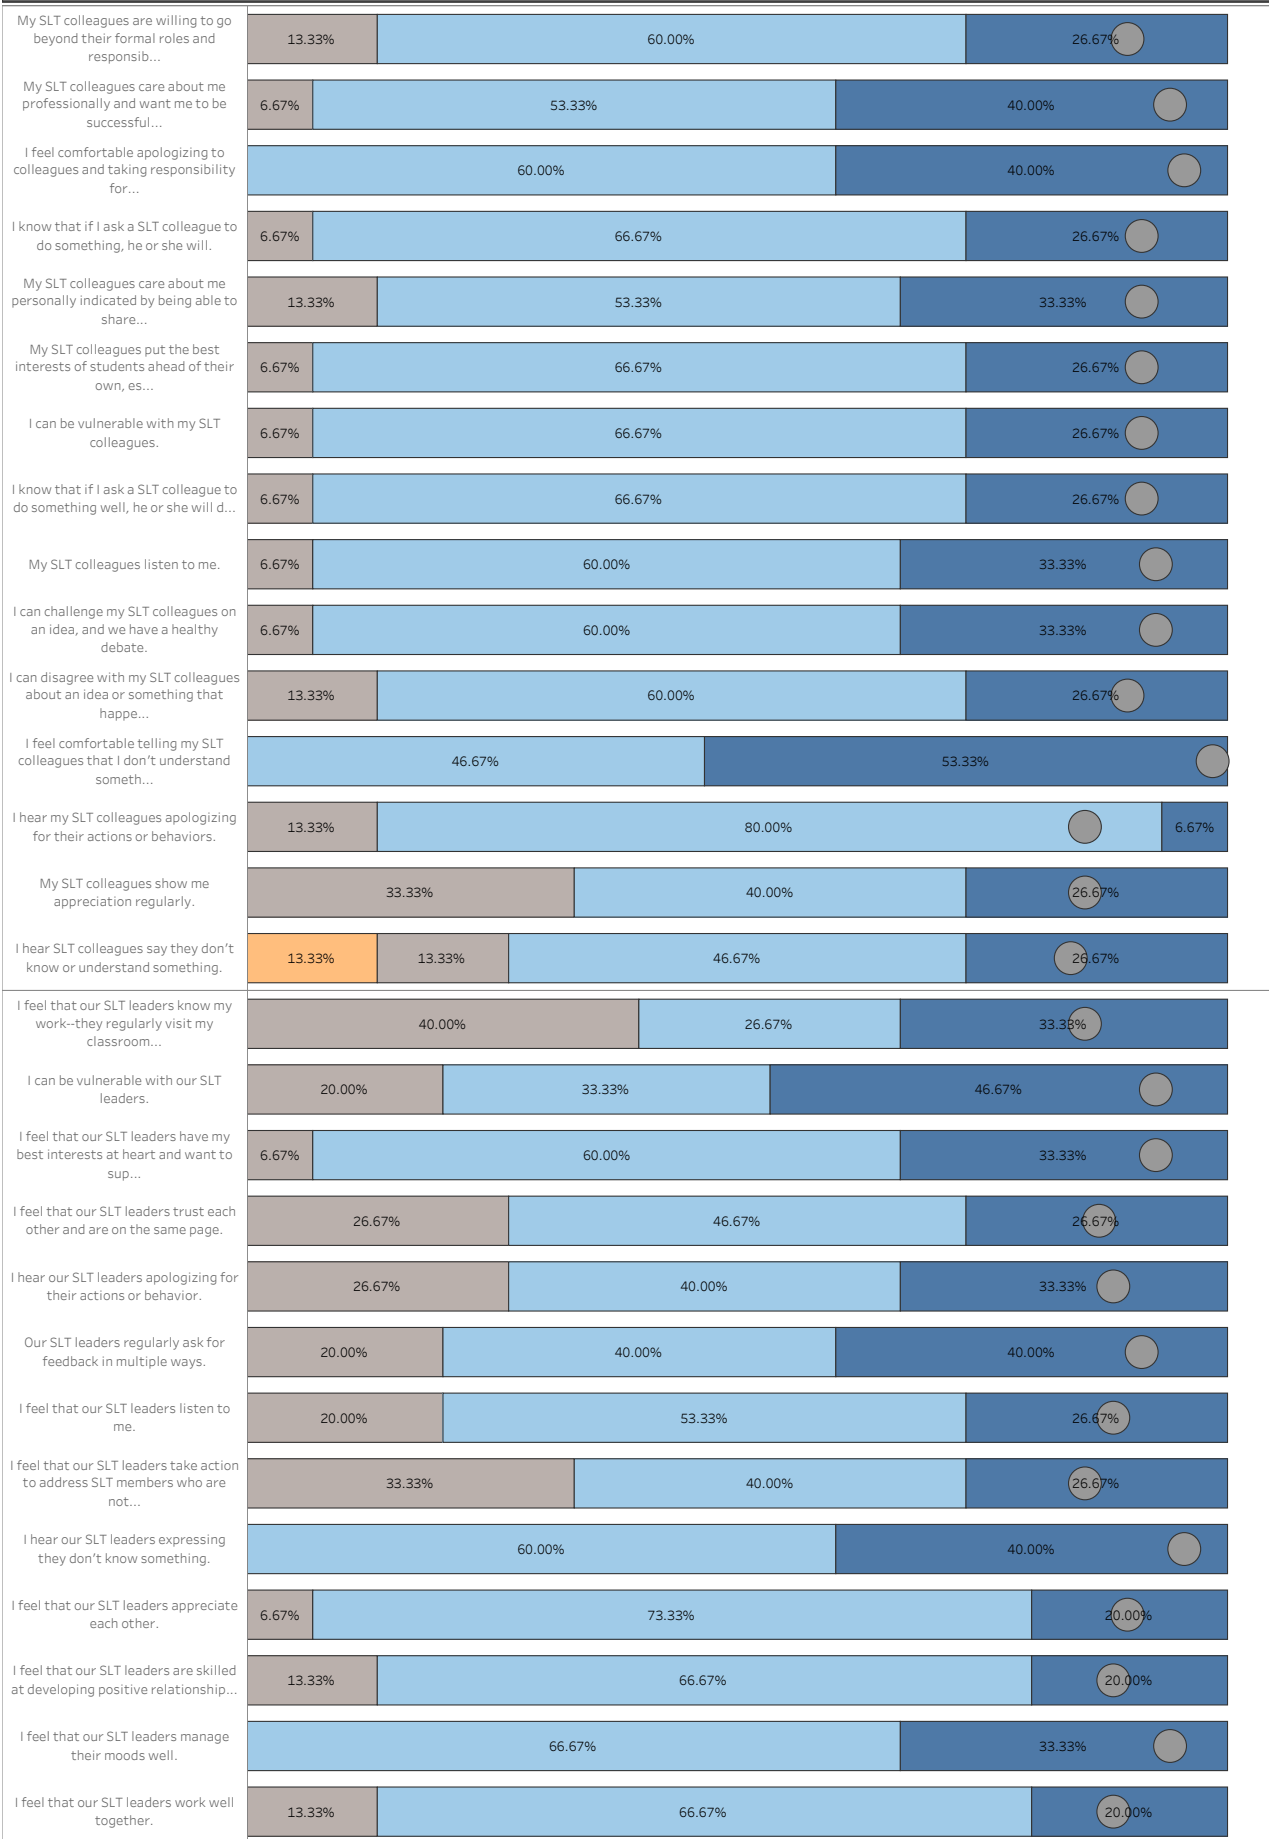

Indicators of Trust

Textual Answer
 ■ Strongly Agree
 ■ Agree
 ■ Neutral
 ■ Disagree

Indicators of Trust

Textual Answer

- Strongly Agree
- Agree
- Neutral
- Disagree